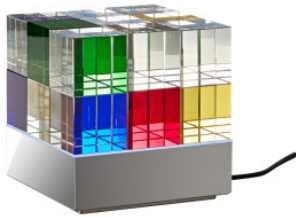

Tecnolumen Cubelight LED

The Cubelight LED table lamp by Tecnolumen consists of a base of polished stainless steel and 18 transparent, partly coloured glass dices which can be freely positioned. Dimmable.

14x transparent, 1x red, 1x blue, 1x green, 1x yellow	669,00 € MSRP 740,00 €
MPN	MSCL1
10x transparent, 4x pink, 4x black	699,00 € MSRP 780,00 €
MPN	MSCL2

Bulbs 6.8W LED, 800 lm, 2700K.
 Dimensions Width 15 cm, depth 15 cm, height 15 cm, cable length 250 cm. Each cube: width 5 cm, depth 5 cm, height 5 cm.