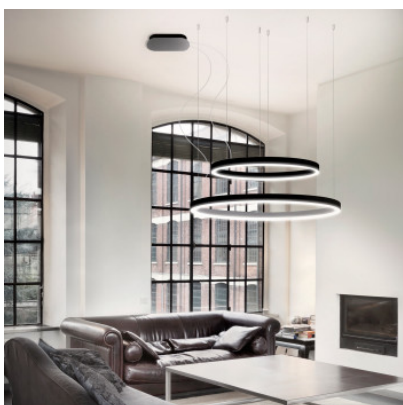

Team Italia Bellai Home 95 Doppia Pendant Light

A fascinating lighting object: Bellai Home Sospensione by Team Italia composed of two rings of different sizes provides a wonderful direct and indirect lighting. Dimmable.

white	2.067,00 € MSRP 2.297,00 €
MPN	1027BEDMLED2A

Bulbs	115W 220V LED, 2700K, 11000lm + 14W 220V LED, 2700K, 2400lm.
Dimensions	Diameter ring 1: 58 cm, diameter ring 2: 95 cm, each diffuser height 5.5 cm, total height 200 cm. Canopy: length 35 cm, width 16 cm, height 5 cm.