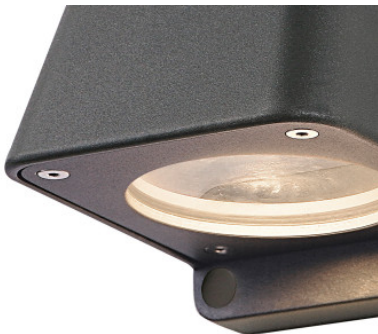

SLV Wallyx GU10 wall lamp

The modern wall lamp SLV Wallyx perfectly illuminates the outer wall downwards. Its pure design from aluminium is available in three colours. IP44.

anthracite	89,00 € MSRP 111,00 €
MPN	227195
EAN	4024163113304

antique bronze	89,00 € MSRP 113,00 €
MPN	227198
EAN	4024163116114

silver grey	89,00 € MSRP 111,00 €
MPN	227194
EAN	4024163113298

Bulbs	1 x max. 50W GU10 reflector lamp.
Dimensions	Width 10 cm, height 15.3 cm, depth 11.7 cm.