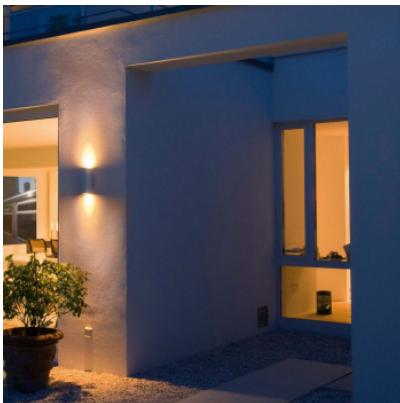

SLV Theo Up-Down Out wall lamp

The wall lamp for outside with straight lines and with bidirectional lighting SLV Theo Up-Down Out is made of aluminium and glass. Theo illuminates the wall with two light cones. IP44.

silver grey	69,00 €-MSRP 100,00 €
MPN	229532
EAN	4024163097208
anthracite	79,00 €-MSRP 100,00 €
MPN	229535
EAN	4024163141789
white	79,00 €-MSRP 100,00 €
MPN	229531
EAN	4024163128797

Bulbs 2 x max. 35W GU10 reflector lamp.
 Dimensions Width 70 mm, height 225 mm, depth 75 mm. Drill hole distance 73 mm.