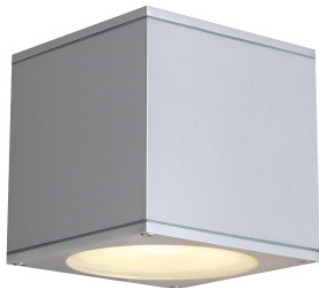

## SLV Big Theo Wall Out wall lamp

SLV Big Theo Wall Out from aluminium is a plain looking but modern wall lamp for outside (IP44) for bright indirect light in the doorway or along the facade.

silver grey	79,00 € <del>MSRP 113,00 €</del>
MPN	229564
EAN	4024163100458

white	79,00 € <del>MSRP 113,00 €</del>
MPN	229561
EAN	4024163128742

Bulbs	1 x max. 75W ES111 GU10 reflector lamp.
Dimensions	Width 13 cm, height 13.5 cm, depth 13 cm.