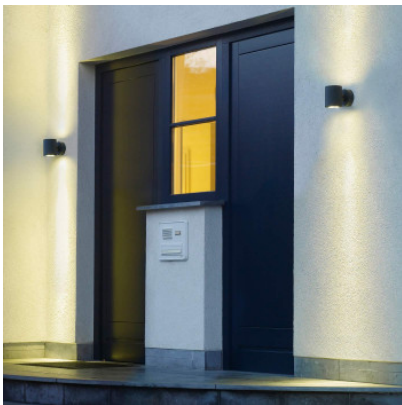

## SLV Sitra Wall Up-Down wall lamp

The plain wall lamp for outside SLV Sitra Wall Up-Down from aluminium illuminates diffusely upwards and downwards and serves for orientation. IP44.

anthracite	79,00 € <del>MSRP 99,00 €</del>
MPN	230365
EAN	4024163109635

Bulbs	2 x 9W GX53 compact fluorescent lamps.
Dimensions	Width 10 cm, height 12.5 cm, depth 15.5 cm.

29.04.2024 9:01:41

All prices shown include 19% VAT for deliveries to Deutschland excluding possible shipping costs.