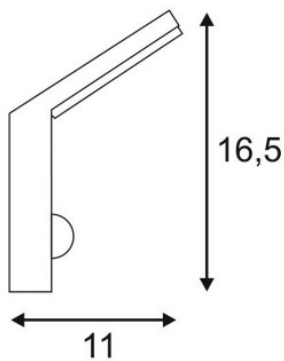

SLV Ordi wall lamp with motion sensor

The SLV Ordi outdoor wall lamp with integrated, infra-red sensor (coverage angle 120 degrees, reach up to 9 meters) appeals with an elegant aluminium body. Protection IP44.

anthracite	159,00 € MSRP 194,00 €
MPN	232915
EAN	4024163151344

Bulbs	9W LED, 500 lm, 3000K, CRI 80.
Dimensions	Width 10 cm, height 16.5 cm, depth 11 cm.