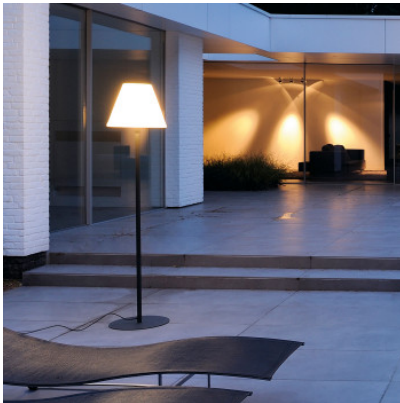

SLV Adegan floor lamp

The decorative floor lamp for outside SLV Adegan features a white closed shade from robust polycarbonate and a plain structure from aluminium in anthracite or white. IP54.

anthracite / white, without ground spike	299,00 € MSRP 375,00 €
MPN	228965
EAN	4024163120449
white, without ground spike	299,00 € MSRP 375,00 €
MPN	228961
EAN	4024163141321
anthracite / white, with ground spike	329,00 € MSRP 408,00 €
MPN	228965+228960
EAN	4024163120449+4024163120890
white, with ground spike	329,00 € MSRP 408,00 €
MPN	228961+228960
EAN	4024163141321+4024163120890

Bulbs
Dimensions

1 x 24W E27 fluorescent lamp.
Height 1,800 mm, shade height 300 mm, shade diameter 400 mm, base diameter 400 mm, cable length 1.8 m.
Spike diameter 30 mm, spike height 300 mm.