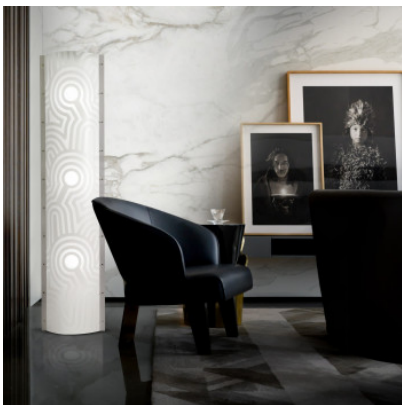

Slamp Venti Floor

Floor lamp Slamp Venti with diffuser made of Opalflex plastic, white printed with a geometric pattern and aluminum profiles. With dimmer on the cable.

white	559,00 € -MSRP- 619,00 €
MPN	TUBFXLOVEN0000000EU
EAN	8024727036847

Bulbs	3 x max. 12W 230V E27 LED lamps.
Dimensions	Height 160 cm, width 37 cm, depth 21 cm.

26.04.2024 20:07:57

All prices shown include 19% VAT for deliveries to Deutschland excluding possible shipping costs.