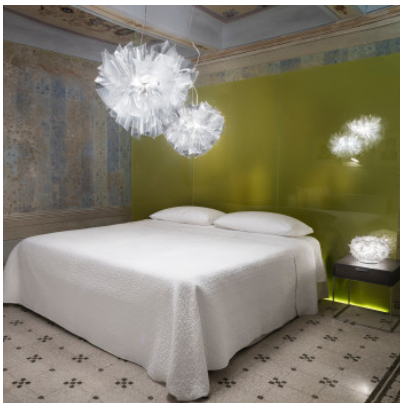

Slamp Veli Suspension Large Prisma

Pendant light Slamp Veli Prisma Large made of Lentiflex plastic. Diffuse light distribution. Magnetic attachment. Phase-cut dimmable.

Prisma	479,00 € -MSRP-536,00-€
MPN	VELSL00PRS01T00000EU
EAN	8024727040752

Bulbs	4 x 12W E27 LED lamps.
Dimensions	Shade diameter 60 cm, shade height 50 cm, cable length max. 140 cm.

01.05.2024 19:25:57

All prices shown include 19% VAT for deliveries to Deutschland excluding possible shipping costs.