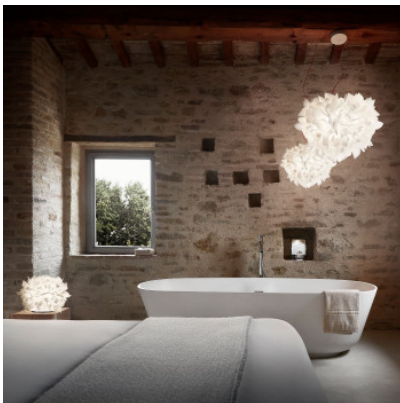

29.04.2024 15:45:20

All prices shown include 19% VAT for deliveries to Deutschland excluding possible shipping costs.

Lumen Lighting Nostraforma GmbH & Co KG
Bodenseestr. 129 | DE-81243 München
FON: +49 (0) 89 820 80 62 0 | FAX: +49 (0) 89 820 80 62 200
MAIL: nostraforma@nostraforma.com | WEB: www.nostraforma.com
BANK: Stadtparkasse München | BLZ: 701 500 00 | KTO: 907 228 290
IBAN: DE 85 7015 0000 0907 2282 90 | BIC: SSKMDEMM

UST-ID: DE 813 992 226
Registergericht München HRA 88136
Persönlich haftende Gesellschafter
Nostraforma Verwaltungs GmbH
Registergericht München HRA 175844
Geschäftsführer: Cerchi Alexander, Cerchi Patrick, Cerchi Manuel