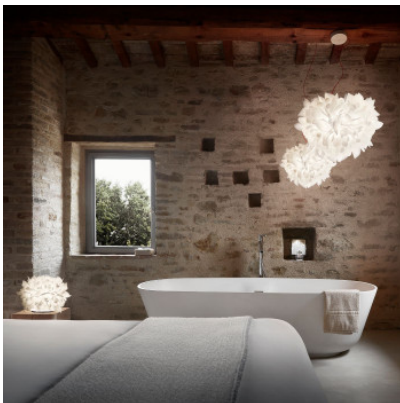

Slamp Veli Suspension Foliage

Slamp Veli Foliage pendant light made of Opalflex plastic. Diffuse light distribution. Magnetic mount. Phase-cut dimmable.

red cable	329,00 €-MSRP-369,00-€
MPN	VELSS00FLG01R00000EU
EAN	8024727084428

transparent cable	329,00 €-MSRP-369,00-€
MPN	VELSS00FLG01T00000EU
EAN	8024727084978

Bulbs	2 x max. 12W LED filament lamp.
Dimensions	diameter 45 cm, height 45 cm, cable length max. 140 cm.

03.05.2024 12:49:12

All prices shown include 19% VAT for deliveries to Deutschland excluding possible shipping costs.

Lumen Lighting Nostraforma GmbH & Co KG
Bodenseestr. 129 | DE-81243 München
FON: +49 (0) 89 820 80 62 0 | FAX: +49 (0) 89 820 80 62 200
MAIL: nostraforma@nostraforma.com | WEB: www.nostraforma.com
BANK: Stadtparkasse München | BLZ: 701 500 00 | KTO: 907 228 290
IBAN: DE 85 7015 0000 0907 2282 90 | BIC: SSKMDEMM

UST-ID: DE 813 992 226
Registergericht München HRA 88136
Persönlich haftende Gesellschafter
Nostraforma Verwaltungs GmbH
Registergericht München HRA 175844
Geschäftsführer: Cerchi Alexander, Cerchi Patrick, Cerchi Manuel