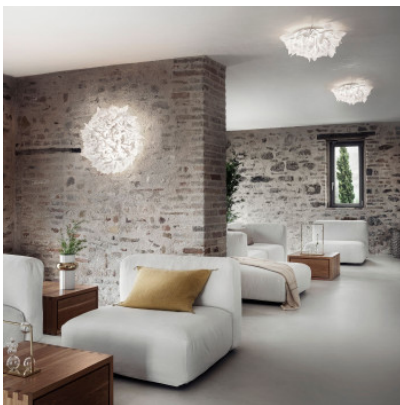

Slamp Veli Ceiling/Wall Medium Foliage

Wall/ceiling light Slamp Veli Foliage Medium made of Opalflex plastic. Diffuse light distribution. Magnetic mount. Phase-cut dimmable.

Foliage	259,00 €-MSRP-292,00-€
MPN	VELCM00FLG00000000EU
EAN	8024727084473

Bulbs	2 x max. 12W E27 LED filament lamp.
Dimensions	Diameter 53 cm, height 20 cm.

29.04.2024 6:51:21

All prices shown include 19% VAT for deliveries to Deutschland excluding possible shipping costs.

Lumen Lighting Nostraforma GmbH & Co KG
Bodenseestr. 129 | DE-81243 München
FON: +49 (0) 89 820 80 62 0 | FAX: +49 (0) 89 820 80 62 200
MAIL: nostraforma@nostraforma.com | WEB: www.nostraforma.com
BANK: Stadtparkasse München | BLZ: 701 500 00 | KTO: 907 228 290
IBAN: DE 85 7015 0000 0907 2282 90 | BIC: SSKMDEMM

UST-ID: DE 813 992 226
Registergericht München HRA 88136
Persönlich haftende Gesellschafter
Nostraforma Verwaltungs GmbH
Registergericht München HRA 175844
Geschäftsführer: Cerchi Alexander, Cerchi Patrick, Cerchi Manuel