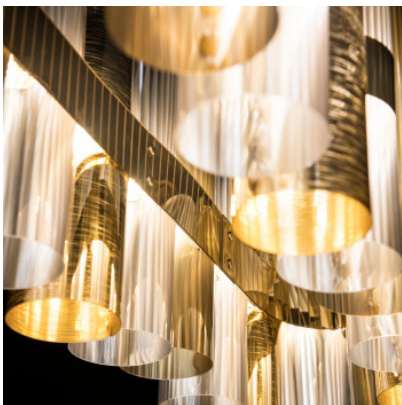

03.05.2024 10:10:38

All prices shown include 19% VAT for deliveries to Deutschland excluding possible shipping costs.