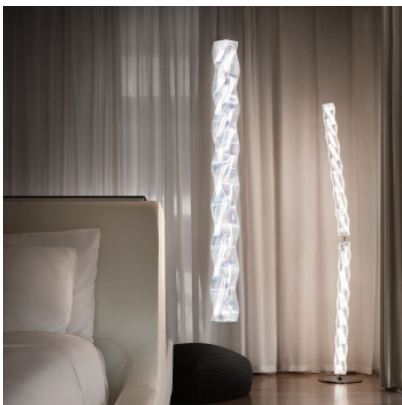

Slamp Hugo Suspension Vertical

LED pendant light Slamp Hugo Suspension Vertical with elongated diffuser made of patented Lentiflex plastic and discreet suspension. Diffuse light distribution. Dimmable trailing edge.

prisma	589,00 €-MSRP-655,00-€
MPN	HUGS000PRS01TVT000EU
EAN	8024727085005

Bulbs	25W LED, 3000K, 3500 lm.
Dimensions	Width 9 cm, height 100 cm, cable length max. 150 cm, total height with suspension max. 250 cm, canopy diameter 14 cm, canopy height 4.5 cm.