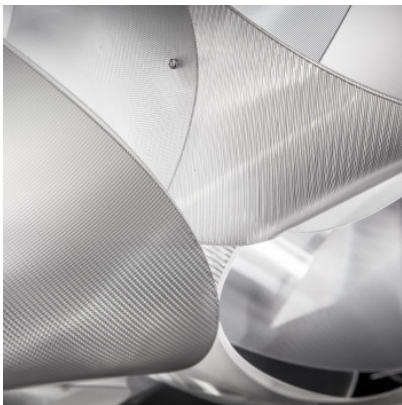

Slamp Fabula Ceiling/Wall Large

Wall/ceiling lamp Slamp Fabula Large with intricate diffuser made of Lentiflex plastic for diffuse light distribution. Magnetic attachment. Phase-cut dimmable.

Prisma
MPN
EAN

589,00 €-MSRP-655,00-€
FABCL00PRS00000000EU
8024727073460

Bulbs
Dimensions

5 x max. 12W E27 LED filament lamp.
Height 25 cm, diameter 60 cm.

11.05.2024 22:28:38

All prices shown include 19% VAT for deliveries to Deutschland excluding possible shipping costs.

Lumen Lighting Nostraforma GmbH & Co KG
Bodenseestr. 129 | DE-81243 München
FON: +49 (0) 89 820 80 62 0 | FAX: +49 (0) 89 820 80 62 200
MAIL: nostraforma@nostraforma.com | WEB: www.nostraforma.com
BANK: Stadtparkasse München | BLZ: 701 500 00 | KTO: 907 228 290
IBAN: DE 85 7015 0000 0907 2282 90 | BIC: SSKMDEMM

UST-ID: DE 813 992 226
Registergericht München HRA 88136
Persönlich haftende Gesellschafter
Nostraforma Verwaltungs GmbH
Registergericht München HRA 175844
Geschäftsführer: Cerchi Alexander, Cerchi Patrick, Cerchi Manuel