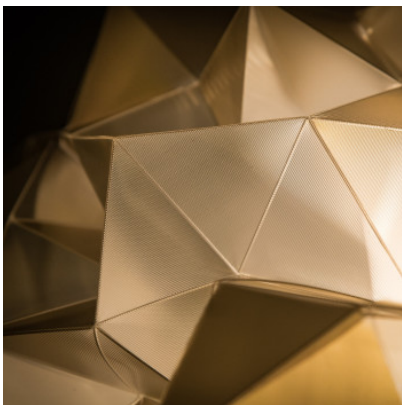

Slamp Drusa Suspension

Pendant lamp Slamp Drusa Suspension with diffuser made of Lentiflex plastic with a kaleidoscopic structure for diffuse light distribution. Phase-cut dimmable.

velvet	699,00 € MSRP 774,00 €
MPN	DRUSM00VLV01T00000EU
EAN	8024727074269

Bulbs	4 x max. 12W 230V E27 LED filament lamps.
Dimensions	Width 60 cm, height 20 cm, cable length max. 140 cm, canopy diameter 12 cm, canopy height 3.2 cm.

30.04.2024 4:21:28

All prices shown include 19% VAT for deliveries to Deutschland excluding possible shipping costs.