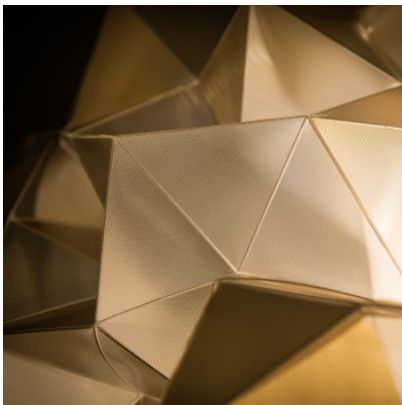

Slamp Drusa Ceiling/Wall

Wall/ceiling light Slamp Drusa Ceiling/Wall with diffuser made of Lentiflex plastic with a kaleidoscope-like structure for diffuse light distribution. With magnetic system. Phase-cut dimmable.

velvet	529,00 €-MSRP-589,00-€
MPN	DRUCM00VLV00000000EU
EAN	8024727074382

Bulbs	4 x max. 12W 230V E27 LED filament lamps.
Dimensions	Width 60 cm, height 20 cm.

29.04.2024 13:25:28

All prices shown include 19% VAT for deliveries to Deutschland excluding possible shipping costs.