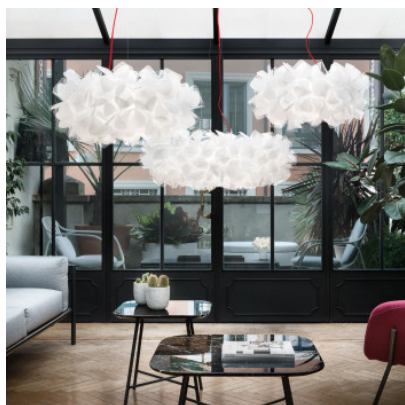

Slamp Clizia Suspension Large Mama non Mama

Pendant lamp Slamp Clizia Mama non Mama Large with diffuser made of Cristalflex plastic. Diffuse light distribution. With MagneticSystem. Phase-cut dimmable.

Bulbs
Dimensions

4 x max. 12W E27 LED filament lamps.
diameter 78 cm, height 28 cm, cable length max. 140
cm, canopy diameter 14 cm, canopy height 3 cm.