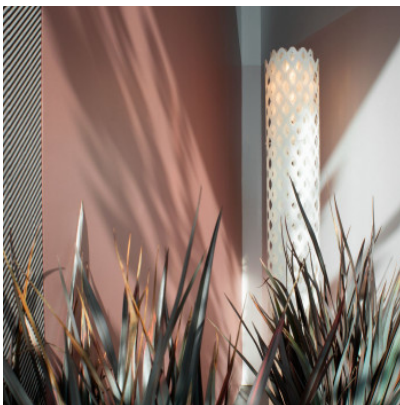

Slamp Charlotte Floor

Floor lamp Slamp Charlotte made of several Cristalflex/Lentiflex plastic tubes with a hexagonal hole pattern and a stainless steel base. Diffuse light distribution. With dimmer on the cable.

white	1.069,00 €-MSRP ~~1.184,00 €~~
MPN	CHRF000WHT000BB000EU
EAN	8024727080772

Bulbs	2 x max. 12W E27 LED lamp.
Dimensions	Height 182 cm, base diameter 32 cm.

23.04.2024 9:03:37

All prices shown include 19% VAT for deliveries to Deutschland excluding possible shipping costs.