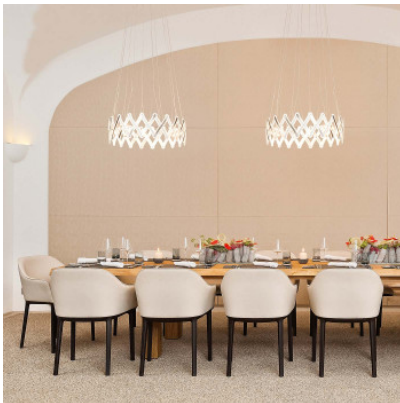

26.04.2024 12:25:00

All prices shown include 19% VAT for deliveries to Deutschland excluding possible shipping costs.