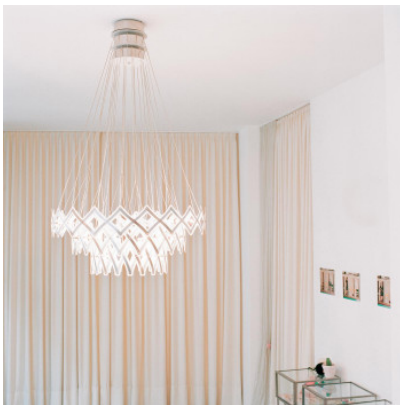

Serien Lighting Zoom Suspension 3 LED

LED suspension Zoom 3 composed of three ring-shaped shades of stainless steel, synthetic shear grid, equipped with LEDs and with a variable width. Dimmable trailing edge.

brushed stainless steel
MPN

4.089,00 € ~~MSRP 4.300,00 €~~
Z03003

Bulbs
Dimensions

60 x 1.5W LED, 2,700K, CRI 90.
Each element: diameter min. 20 cm, max. 130 cm, height
min. 7 cm, max. 24 cm. Canopy diameter 33 cm, total
height max. 220 cm.