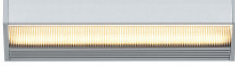

Serien Lighting SML² Wall 220, 3000K

The LED wall lamp SML² Wall 220 by Serien Lighting of aluminium for warm white 3000K light upwards and downwards. Depending on the cover, different lighting effects are created. Dimmable trailing edge.

black, satinée/raster	489,00 €-MSRP 520,00-€
MPN	SM1240
EAN	4260331394803
black, satinée/satinée	489,00 €-MSRP 520,00-€
MPN	SM1239
EAN	4260331394797
silver, satinée/raster	489,00 €-MSRP 520,00-€
MPN	SM1236
EAN	4260331394766
silver, satinée/satinée	489,00 €-MSRP 520,00-€
MPN	SM1235
EAN	4260331394759
white, satinée/raster	489,00 €-MSRP 520,00-€
MPN	SM1238
EAN	4260331394780
white, satinée/satinée	489,00 €-MSRP 520,00-€
MPN	SM1237
EAN	4260331394773
polished, satinée/raster	539,00 €-MSRP 570,00-€
MPN	SM1242
EAN	4260331394827
polished, satinée/satinée	539,00 €-MSRP 570,00-€
MPN	SM1241
EAN	4260331394810

Bulbs
Dimensions

15W LED, 3.000K, 1560lm, CRI>90.
Width 22 cm, height 2.5 cm, depth 8.5 cm.

18.04.2024 20:36:06

All prices shown include 19% VAT for deliveries to Deutschland excluding possible shipping costs.