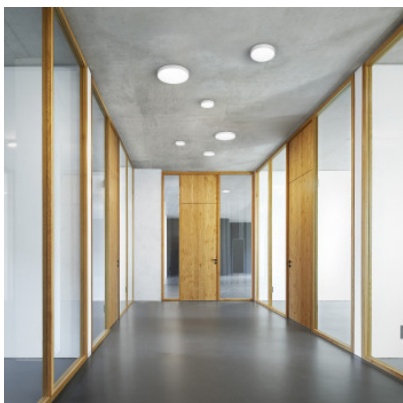

Serien Lighting Slice² PI Ceiling S

LED ceiling light Serien Lighting Slice² PI Ceiling S made of powder-coated aluminum, polycarbonate, PMMA and real glass panes. With or without indirect light. Dimmable trailing edge.

black	349,00 €-MSRP-365,00-€
MPN	DE011001+PI1001
Luminous flux (lm)	1460
black, with indirect light	349,00 €-MSRP-365,00-€
MPN	DE011001+PI1011
Luminous flux (lm)	1460
white	349,00 €-MSRP-365,00-€
MPN	DE011001+PI1021
Luminous flux (lm)	1460
white, with indirect light	349,00 €-MSRP-365,00-€
MPN	DE011001+PI1031
Luminous flux (lm)	1460
chrome-plated	379,00 €-MSRP-405,00-€
MPN	DE011001+PI1041
Luminous flux (lm)	1460
chrome-plated, with indirect light	379,00 €-MSRP-405,00-€
MPN	DE011001+PI1051
Luminous flux (lm)	1460

30.04.2024 1:41:20

All prices shown include 19% VAT for deliveries to Deutschland excluding possible shipping costs.