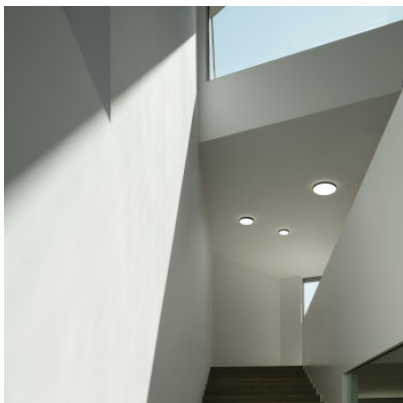

Serien Lighting Slice² PI Ceiling S

LED ceiling light Serien Lighting Slice² PI Ceiling S made of powder-coated aluminum, polycarbonate, PMMA and real glass panes. With or without indirect light. Dimmable trailing edge.

black	349,00 €-MSRP-365,00-€
MPN	DE011001+PI1001
Luminous flux (lm)	1460
black, with indirect light	349,00 €-MSRP-365,00-€
MPN	DE011001+PI1011
Luminous flux (lm)	1460
white	349,00 €-MSRP-365,00-€
MPN	DE011001+PI1021
Luminous flux (lm)	1460
white, with indirect light	349,00 €-MSRP-365,00-€
MPN	DE011001+PI1031
Luminous flux (lm)	1460
chrome-plated	379,00 €-MSRP-405,00-€
MPN	DE011001+PI1041
Luminous flux (lm)	1460
chrome-plated, with indirect light	379,00 €-MSRP-405,00-€
MPN	DE011001+PI1051
Luminous flux (lm)	1460

30.04.2024 1:41:20

All prices shown include 19% VAT for deliveries to Deutschland excluding possible shipping costs.