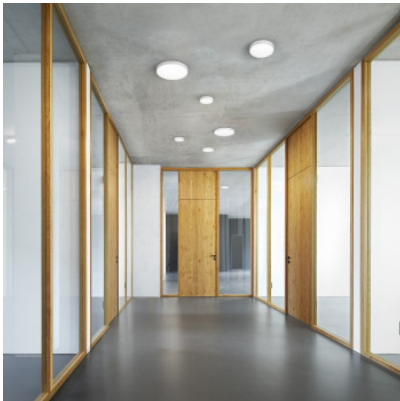

Serien Lighting Slice² PI Ceiling M

LED ceiling light Serien Lighting Slice² PI Ceiling M made of powder-coated aluminum, polycarbonate, PMMA and real glass panes. With or without indirect light. Dimmable trailing edge.

black	459,00 €-MSRP 485,00-€
MPN	DE011011+PI1101
Luminous flux (lm)	1940
black, with indirect light	459,00 €-MSRP 485,00-€
MPN	DE011011+PI1111
Luminous flux (lm)	1940
white	459,00 €-MSRP 485,00-€
MPN	DE011011+PI1121
Luminous flux (lm)	1940
white, with indirect light	459,00 €-MSRP 485,00-€
MPN	DE011011+PI1131
Luminous flux (lm)	1940
chrome-plated	509,00 €-MSRP 535,00-€
MPN	DE011011+PI1141
Luminous flux (lm)	1940
chrome-plated, with indirect light	509,00 €-MSRP 535,00-€
MPN	DE011011+PI1151
Luminous flux (lm)	1940

01.05.2024 7:44:35

All prices shown include 19% VAT for deliveries to Deutschland excluding possible shipping costs.

Lumen Lighting Nostraforma GmbH & Co KG
Bodenseestr. 129 | DE-81243 München
FON: +49 (0) 89 820 80 62 0 | FAX: +49 (0) 89 820 80 62 200
MAIL: nostraforma@nostraforma.com | WEB: www.nostraforma.com
BANK: Stadtparkasse München | BLZ: 701 500 00 | KTO: 907 228 290
IBAN: DE 85 7015 0000 0907 2282 90 | BIC: SSKMDEMM

UST-ID: DE 813 992 226
Registergericht München HRA 88136
Persönlich haftende Gesellschafter
Nostraforma Verwaltungs GmbH
Registergericht München HRA 175844
Geschäftsführer: Cerchi Alexander, Cerchi Patrick, Cerchi Manuel