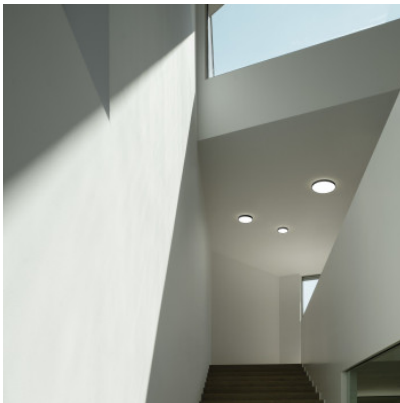

Serien Lighting Slice² PI Ceiling M

LED ceiling light Serien Lighting Slice² PI Ceiling M made of powder-coated aluminum, polycarbonate, PMMA and real glass panes. With or without indirect light. Dimmable trailing edge.

black	459,00 €-MSRP 485,00-€
MPN	DE011011+PI1101
Luminous flux (lm)	1940
black, with indirect light	459,00 €-MSRP 485,00-€
MPN	DE011011+PI1111
Luminous flux (lm)	1940
white	459,00 €-MSRP 485,00-€
MPN	DE011011+PI1121
Luminous flux (lm)	1940
white, with indirect light	459,00 €-MSRP 485,00-€
MPN	DE011011+PI1131
Luminous flux (lm)	1940
chrome-plated	509,00 €-MSRP 535,00-€
MPN	DE011011+PI1141
Luminous flux (lm)	1940
chrome-plated, with indirect light	509,00 €-MSRP 535,00-€
MPN	DE011011+PI1151
Luminous flux (lm)	1940

01.05.2024 7:44:35

All prices shown include 19% VAT for deliveries to Deutschland excluding possible shipping costs.

Lumen Lighting Nostraforma GmbH & Co KG
Bodenseestr. 129 | DE-81243 München
FON: +49 (0) 89 820 80 62 0 | FAX: +49 (0) 89 820 80 62 200
MAIL: nostraforma@nostraforma.com | WEB: www.nostraforma.com
BANK: Stadtparkasse München | BLZ: 701 500 00 | KTO: 907 228 290
IBAN: DE 85 7015 0000 0907 2282 90 | BIC: SSKMDEMM

UST-ID: DE 813 992 226
Registergericht München HRA 88136
Persönlich haftende Gesellschafter
Nostraforma Verwaltungs GmbH
Registergericht München HRA 175844
Geschäftsführer: Cerchi Alexander, Cerchi Patrick, Cerchi Manuel