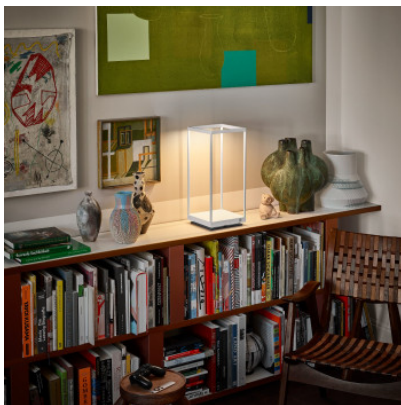

Serien Lighting Reflex² Table S

LED table lamp Serien Lighting Reflex² Table S made of coated aluminum and satin flat glass. Downward directed light. Cable storage under the base, with dimmer on the cable. Dim2Warm.

black	549,00 €-MSRP-580,00-€
MPN	RE3801
EAN	4260771520770
Luminous flux (lm)	3910

white	549,00 €-MSRP-580,00-€
MPN	RE3802
EAN	4260771520794
Luminous flux (lm)	3910

30.04.2024 15:46:10

All prices shown include 19% VAT for deliveries to Deutschland excluding possible shipping costs.

Lumen Lighting Nostraforma GmbH & Co KG
Bodenseestr. 129 | DE-81243 München
FON: +49 (0) 89 820 80 62 0 | FAX: +49 (0) 89 820 80 62 200
MAIL: nostraforma@nostraforma.com | WEB: www.nostraforma.com
BANK: Stadtparkasse München | BLZ: 701 500 00 | KTO: 907 228 290
IBAN: DE 85 7015 0000 0907 2282 90 | BIC: SSKMDEMM

UST-ID: DE 813 992 226
Registergericht München HRA 88136
Persönlich haftende Gesellschafter
Nostraforma Verwaltungs GmbH
Registergericht München HRA 175844
Geschäftsführer: Cerchi Alexander, Cerchi Patrick, Cerchi Manuel