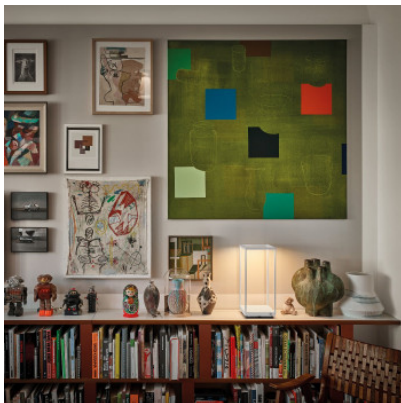

Serien Lighting Reflex² Table S

LED table lamp Serien Lighting Reflex² Table S made of coated aluminum and satin flat glass. Downward directed light. Cable storage under the base, with dimmer on the cable. Dim2Warm.

black	549,00 €-MSRP-580,00-€
MPN	RE3801
EAN	4260771520770
Luminous flux (lm)	3910

white	549,00 €-MSRP-580,00-€
MPN	RE3802
EAN	4260771520794
Luminous flux (lm)	3910

30.04.2024 15:46:10

All prices shown include 19% VAT for deliveries to Deutschland excluding possible shipping costs.

Lumen Lighting Nostraforma GmbH & Co KG
Bodenseestr. 129 | DE-81243 München
FON: +49 (0) 89 820 80 62 0 | FAX: +49 (0) 89 820 80 62 200
MAIL: nostraforma@nostraforma.com | WEB: www.nostraforma.com
BANK: Stadtparkasse München | BLZ: 701 500 00 | KTO: 907 228 290
IBAN: DE 85 7015 0000 0907 2282 90 | BIC: SSKMDEMM

UST-ID: DE 813 992 226
Registergericht München HRA 88136
Persönlich haftende Gesellschafter
Nostraforma Verwaltungs GmbH
Registergericht München HRA 175844
Geschäftsführer: Cerchi Alexander, Cerchi Patrick, Cerchi Manuel