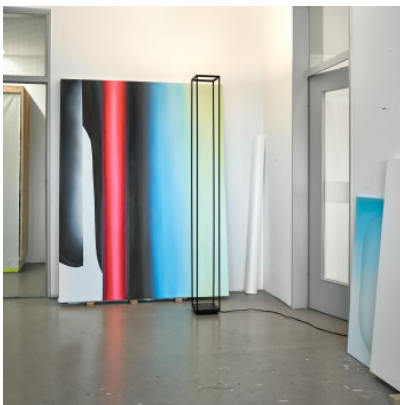

Serien Lighting Reflex² Floor S

The LED floor lamp Reflex² Floor S by Serien Lighting of straight aluminium rods seems immaterial because of the open structure. Glare-free, intensive uplight. With touch dimmer on the base. Dim-to-warm.

black	929,00 €-MSRP-980,00-€
MPN	RE3501
EAN	4260548466928
white	929,00 €-MSRP-980,00-€
MPN	RE3502
EAN	4260548466935

Bulbs 33W LED, 2200K-3000K, 3910 lm, CRI > 90.
Dimensions Height 190 cm, width 20 cm, depth 20 cm.