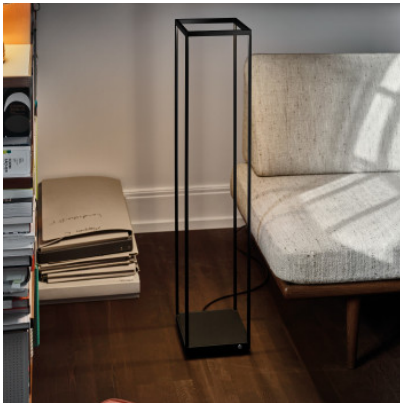

Serien Lighting Reflex² Floor S 100

LED floor lamp Serien Lighting Reflex² Floor S 100 made of coated aluminum and satin flat glass. Downward directed light. Cable storage under the base, with dimmer on the cable. Dim2Warm.

black	649,00 €-MSRP-680,00-€
MPN	RE3701
EAN	4260771520855
Luminous flux (lm)	3910

white	649,00 €-MSRP-680,00-€
MPN	RE3702
EAN	4260771520862
Luminous flux (lm)	3910

30.04.2024 8:56:48

All prices shown include 19% VAT for deliveries to Deutschland excluding possible shipping costs.