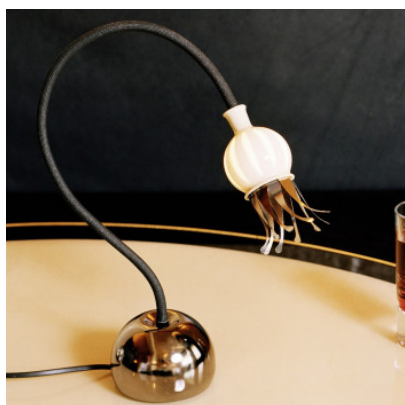

Serien Lighting Poppy Table

Table lamp Poppy by Serien Lighting with glass diffuser with petals opening like a flower when the light is switched on. Light directed to the front and blocked to the sides. For G4 lamps. With switch on the cable.

arm beige, shade ceramic	399,00 €-MSRP 420,00 €
MPN	PO1022
EAN	4260458639887
arm beige, shade ruby red	399,00 €-MSRP 420,00 €
MPN	PO1023
EAN	4260458639894
arm beige, shade violet	399,00 €-MSRP 420,00 €
MPN	PO1024
EAN	4260458639900
arm black, shade ceramic	399,00 €-MSRP 420,00 €
MPN	PO1001
EAN	4260458639672
arm black, shade ruby red	399,00 €-MSRP 420,00 €
MPN	PO1002
EAN	4260458639689
arm black, shade violet	399,00 €-MSRP 420,00 €
MPN	PO1003
EAN	4260458639696

Bulbs
Dimensions

1 x 35W G4 12V halogen bulb.
Total height max. 66 cm, base diameter 10 cm,
base height 7 cm.