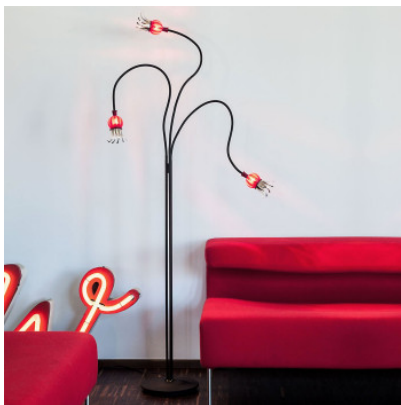

## Serien Lighting Poppy Floor 3

Floor lamp Poppy Floor 3 with three textile-coated metallic arms and shades of glass which open when the light is switched on. Light directed to the front and blocked to the sides. For G4 lamps. With switch on the cable.

arms beige, shades ceramic	779,00 €-MSRP-820,00-€
MPN	PO1061
EAN	4260331390263
arms beige, shades ruby red	779,00 €-MSRP-820,00-€
MPN	PO1060
EAN	4260331390256
arms beige, shades violett	779,00 €-MSRP-820,00-€
MPN	PO1059
EAN	4260331390249
arms black, shades ceramic	779,00 €-MSRP-820,00-€
MPN	PO1058
EAN	4260331390232
arms black, shades ruby red	779,00 €-MSRP-820,00-€
MPN	PO1057
EAN	4260331390225
arms black, shades violett	779,00 €-MSRP-820,00-€
MPN	PO1056
EAN	4260331390218

Bulbs  
Dimensions

3 x 35W 12V G4 plug in base halogen lamp.  
Height 120 cm up to 150 cm, depending on arm position. Base diameter 24 cm.

11.05.2024 11:37:11

All prices shown include 19% VAT for deliveries to Deutschland excluding possible shipping costs.