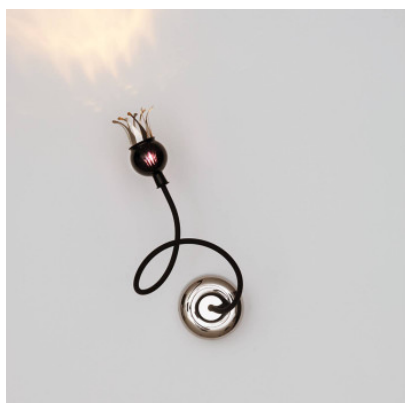

Serien Lighting Poppy Ceiling/Wall

Wall/ceiling lamp Poppy with textile covered metallic arm and glass diffuser. When the light is on, the petals open like a flower and provide light to the front and reduced to the sides. For G4 lamps. Non-dimmable.

| | |
|---------------------------|------------------------|
| arm beige, shade ceramic | 449,00 €-MSRP 470,00 € |
| MPN | PO1028 |
| EAN | 4260458639948 |
| arm beige, shade ruby red | 449,00 €-MSRP 470,00 € |
| MPN | PO1029 |
| EAN | 4260458639955 |
| arm beige, shade violet | 449,00 €-MSRP 470,00 € |
| MPN | PO1030 |
| EAN | 4260458639962 |
| arm black, shade ceramic | 449,00 €-MSRP 470,00 € |
| MPN | PO1025 |
| EAN | 4260458639917 |
| arm black, shade ruby red | 449,00 €-MSRP 470,00 € |
| MPN | PO1026 |
| EAN | 4260458639924 |
| arm black, shade violet | 449,00 €-MSRP 470,00 € |
| MPN | PO1027 |
| EAN | 4260458639931 |

Bulbs
Dimensions

1 x max. 35W G4 12V halogen lamps.
Canopy´s diameter 11 cm, arm length 75 cm.