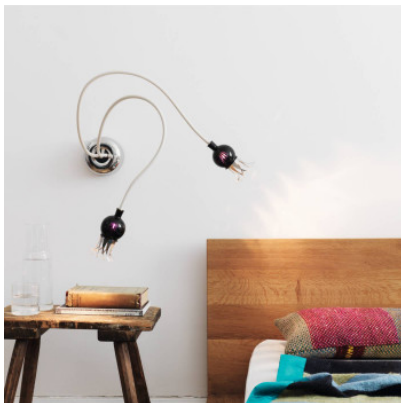

## Serien Lighting Poppy Ceiling/Wall 2

Wall/ceiling lamp Poppy with 2 arms has coloured glass diffusers and leaves of bi-metal which open when warmed by the lamp. Directed to the front, the light is reduced to the sides. For G4 lamps. Non-dimmable.

arms beige, shades violett	419,00 €-MSRP-590,00-€
MPN	PO1036
EAN	4260331390027
arms beige, shades ceramic	559,00 €-MSRP-590,00-€
MPN	PO1034
EAN	4260331390003
arms beige, shades ruby red	559,00 €-MSRP-590,00-€
MPN	PO1035
EAN	4260331390010
arms black, shades ceramic	559,00 €-MSRP-590,00-€
MPN	PO1031
EAN	4260458639979
arms black, shades ruby red	559,00 €-MSRP-590,00-€
MPN	PO1032
EAN	4260458639986
arms black, shades violett	559,00 €-MSRP-590,00-€
MPN	PO1033
EAN	4260458639993

Bulbs 2 x 35W 12V halogen lamp.  
Dimensions Canopy's diameter 11 cm, arm length 75 cm.