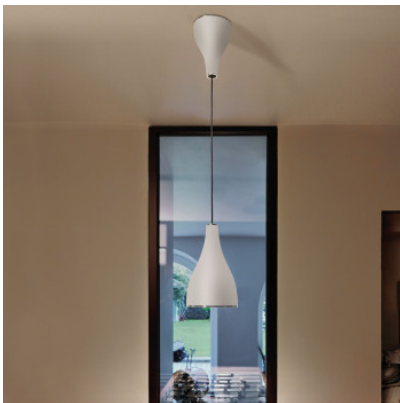

Serien Lighting One Eighty Suspension Adjustable L

Suspension One Eighty Adjustable L by Serien Lighting with bell-like shade and ceiling rose of aluminium. With height-adjustable and decorative rings of nickel-plated steel. Glare-free. For E27 lamps. Phase-cut dimmable.

brushed aluminium	539,00 €-MSRP-570,00-€
MPN	OE1006
EAN	4260458638255

lacquered black	539,00 €-MSRP-570,00-€
MPN	OE1024
EAN	4260458638439

lacquered white	539,00 €-MSRP-570,00-€
MPN	OE1008
EAN	4260458638279

Dimensions

Shade: diameter 16 cm, height 25 cm. Total height with suspension ca. 80 cm - 190 cm. Canopy: diameter 11.5 cm, height 18 cm.

25.04.2024 5:57:55

All prices shown include 19% VAT for deliveries to Deutschland excluding possible shipping costs.