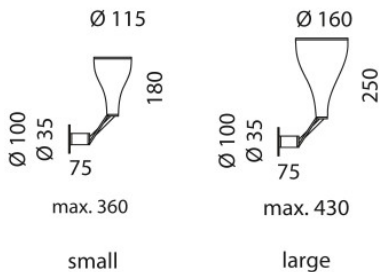

Serien Lighting One Eighty Ceiling/Wall

Wall and ceiling lamp Serien Lighting One Eighty in brushed aluminium. Swivels 90 ° to both sides and rotates 360 °. Direct light distribution. For GU10 and E27 lamps. Phase-cut dimmable.

small shade, brushed aluminium (exhibit)	179,00 €-MSRP-300,00-€
MPN	OE1013
EAN	4260458638323

Bulbs	1 x max. 60W GU10 halogen reflector lamp (small shade) or 1 x max. 100W E27 halogen lamp (large shade).
Dimensions	Small lamp shade: shade diameter 11.5 cm, shade height 18 cm, length 21.5 cm - max. 36 cm. Large lamp shade: shade diameter 16 cm, shade height 25 cm, length 23.5 cm - max. 43 cm. Wall holder diameter 10 cm.