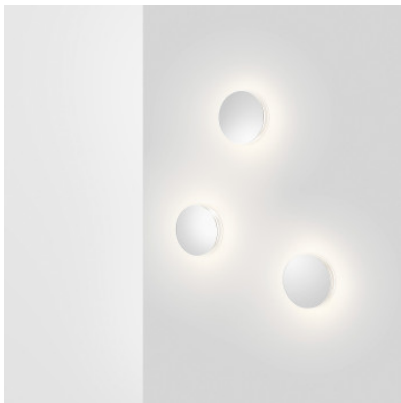

Serien Lighting Lid Wall

LED wall light Serien Lighting Lid Wall with shade made of transparent Plexiglas and front made of opal glass, mirror glass or aluminum. Dimmable trailing edge.

aluminum champagne anodized, 2700K MPN	379,00 € MSRP 480,00 € LD1001+LD1103
aluminum champagne anodized, 3000K MPN	459,00 € MSRP 480,00 € LD1002+LD1103
aluminum silver anodized, 2700K MPN	459,00 € MSRP 480,00 € LD1001+LD1104
aluminum silver anodized, 3000K MPN	459,00 € MSRP 480,00 € LD1002+LD1104
glass opal, 2700K MPN	499,00 € MSRP 525,00 € LD1001+LD1101
mirror glass, 2700K MPN	499,00 € MSRP 525,00 € LD1001+LD1102
mirror glass, 3000K MPN	499,00 € MSRP 525,00 € LD1002+LD1102
opal glass, 3000K MPN	499,00 € MSRP 525,00 € LD1002+LD1101

Bulbs 16W 230V LED; 2700K, 2100lm / 3000K, 2160
lm; CRI>90
Dimensions Diameter 23,5 cm, depth 6.7 cm.

25.04.2024 15:36:10

All prices shown include 19% VAT for deliveries to Deutschland excluding possible shipping costs.