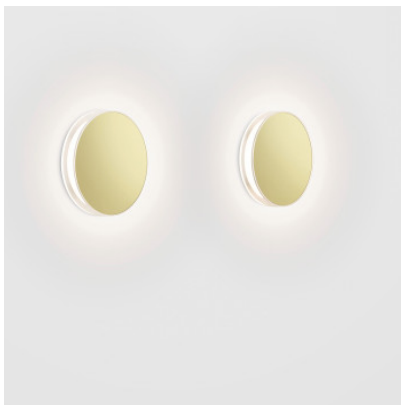

Serien Lighting Lid Wall

LED wall light Serien Lighting Lid Wall with shade made of transparent Plexiglas and front made of opal glass, mirror glass or aluminum. Dimmable trailing edge.

aluminum champagne anodized, 2700K MPN	379,00 € MSRP 480,00 € LD1001+LD1103
aluminum champagne anodized, 3000K MPN	459,00 € MSRP 480,00 € LD1002+LD1103
aluminum silver anodized, 2700K MPN	459,00 € MSRP 480,00 € LD1001+LD1104
aluminum silver anodized, 3000K MPN	459,00 € MSRP 480,00 € LD1002+LD1104
glass opal, 2700K MPN	499,00 € MSRP 525,00 € LD1001+LD1101
mirror glass, 2700K MPN	499,00 € MSRP 525,00 € LD1001+LD1102
mirror glass, 3000K MPN	499,00 € MSRP 525,00 € LD1002+LD1102
opal glass, 3000K MPN	499,00 € MSRP 525,00 € LD1002+LD1101

Bulbs 16W 230V LED; 2700K, 2100lm / 3000K, 2160
lm; CRI>90
Dimensions Diameter 23,5 cm, depth 6.7 cm.

25.04.2024 15:36:10

All prices shown include 19% VAT for deliveries to Deutschland excluding possible shipping costs.