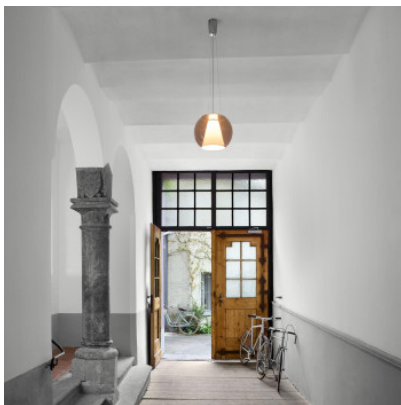

## Serien Lighting Draft Suspension Rope S

The LED suspension Draft Rope S has a shade of transparent, blown glass, surrounding an acrylic reflector. Discreet steel cable suspension. For direct downward and softly spread surrounding light. Dimmable trailing edge.

Bulbs	11W LED, 1170 lm (2700K) / 1230 lm (3000K), CRI/Ra>97.
Dimensions	Shade diameter 26 cm, shade height 21.5 cm, cable length approx. 50-200 cm, canopy diameter 8 cm, canopy height 10.5 cm.

26.04.2024 16:24:30