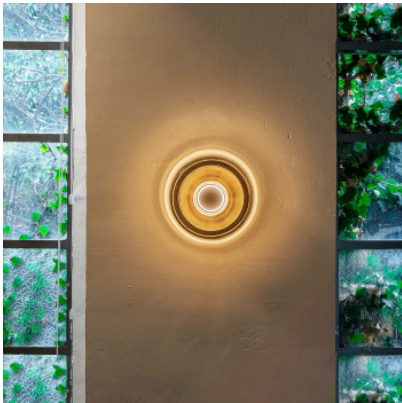

Serien Lighting Curling Wall M

LED wall light Serien Lighting Curling Wall M made of highly polished aluminum and shade made of mouth-blown real glass. Dimmable trailing edge.

acrylic glass clear, 2700K MPN	409,00 €-MSRP-435,00-€ CU011223+LE015710
acrylic glass clear, 3000K MPN	409,00 €-MSRP-435,00-€ CU011223+LE015711
acrylic glass clear, 1800K-3000K MPN	449,00 €-MSRP-475,00-€ CU011223+LE015712
glass clear, 2700K MPN	539,00 €-MSRP-565,00-€ CU011209+LE015710
glass clear, 3000K MPN	539,00 €-MSRP-565,00-€ CU011209+LE015711
glass clear, 1800K-3000K MPN	569,00 €-MSRP-605,00-€ CU011209+LE015712
glass new silver, 2700K MPN	629,00 €-MSRP-665,00-€ CU011219+LE015710
glass new silver, 3000K MPN	629,00 €-MSRP-665,00-€ CU011219+LE015711
glass new silver, 1800K-3000K MPN	669,00 €-MSRP-705,00-€ CU011219+LE015712

Bulbs 20W, 2700K / 3000K / 1800-3000K, 1910 lm / 2010 lm / 1540 lm, CRI > 90.
Dimensions Diameter 25 cm (glass), 21.8 cm (acrylic glass), depth 8.5 cm, base diameter 16 cm.

26.04.2024 18:45:07

All prices shown include 19% VAT for deliveries to Deutschland excluding possible shipping costs.