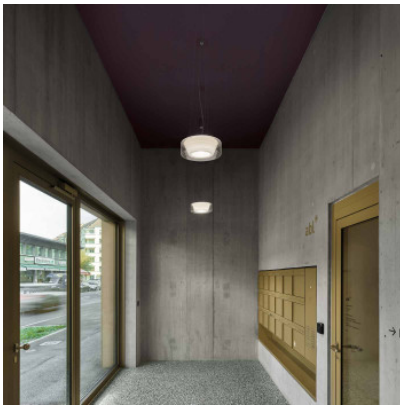

Serien Lighting Curling Suspension Rope L

LED pendant light Serien Lighting Curling Suspension Rope L made of highly polished aluminum and shade made of real glass. Optionally with inner reflector made of polycarbonate. Dimmable trailing edge.

Bulbs	34W LED, 2700K, 3360 lm, CRI>90 or 34W LED, 3000K, 3480 lm, CRI>90.
Dimensions	Shade height 11 cm, diameter 32.5 cm, canopy diameter 8 cm, canopy height 12 cm, suspension 50 cm - max. 200 cm.

25.04.2024 22:43:07