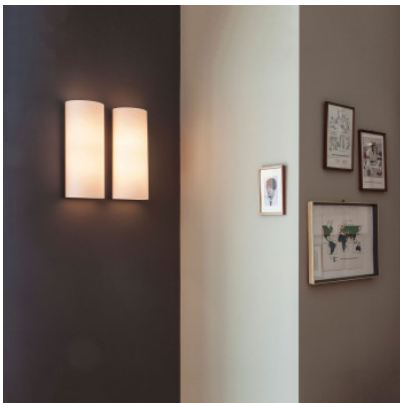

Serien Lighting Club Wall

Wall lamp Club Wall with half-round chintz shade and structure of brushed aluminium emits atmospherical light through the shade and direct light upwards and downwards. For R7s LED lamps. Phase-cut dimmable.

black	279,00 €
MPN	CL1065
EAN	4260458634684

brushed aluminium	279,00 €
MPN	CL1075
EAN	4260458634783

Bulbs 1 x R7s LED.
Dimensions Width 16.5 cm, height 40 cm, depth 11.5 cm.

23.04.2024 23:07:01

All prices shown include 19% VAT for deliveries to Deutschland excluding possible shipping costs.