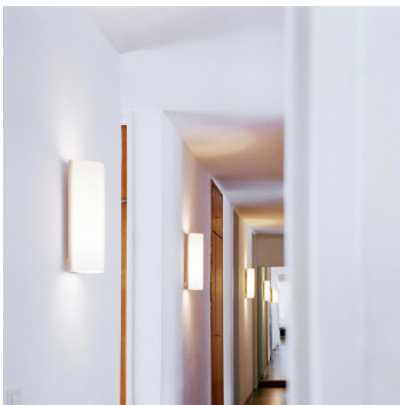

Serien Lighting Club Wall

Wall lamp Club Wall with half-round chintz shade and structure of brushed aluminium emits atmospherical light through the shade and direct light upwards and downwards. For R7s LED lamps. Phase-cut dimmable.

black	279,00 €
MPN	CL1065
EAN	4260458634684

brushed aluminium	279,00 €
MPN	CL1075
EAN	4260458634783

Bulbs 1 x R7s LED.
Dimensions Width 16.5 cm, height 40 cm, depth 11.5 cm.

23.04.2024 23:07:01

All prices shown include 19% VAT for deliveries to Deutschland excluding possible shipping costs.