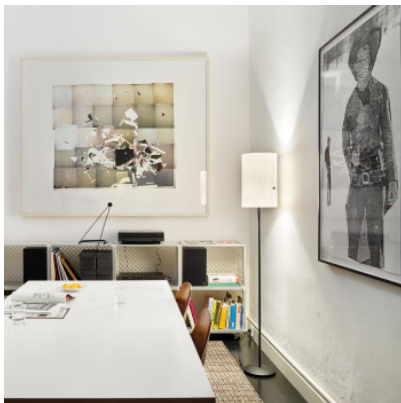

## Serien Lighting Club Floor S LED

Small LED floor lamp Club Floor S by Serien Lighting of chintz fabric and aluminium. Diffuse lighting through the shade and light downwards and upwards, separately switchable and dimmable. Buttons on the shade.

black / chintz white MPN	909,00 €-MSRP-960,00-€ CL2102
black / melange grey MPN	909,00 €-MSRP-960,00-€ CL2104
brushed aluminium / chintz white MPN	909,00 €-MSRP-960,00-€ CL2101
brushed aluminium / melange grey MPN	909,00 €-MSRP-960,00-€ CL2103

Bulbs  
Dimensions

20W LED, 2700K, 1930 lm, CRI>97.  
Height 164.5 cm, shade height 40 cm, shade diameter 16.5 cm, base diameter 24 cm.

27.04.2024 8:28:05

All prices shown include 19% VAT for deliveries to Deutschland excluding possible shipping costs.