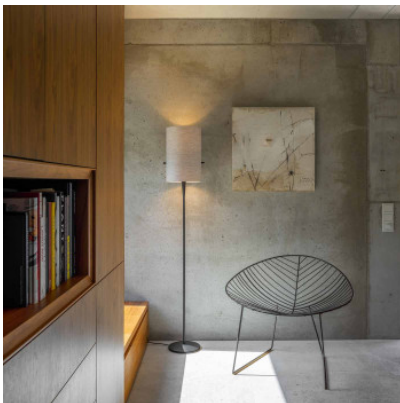

Serien Lighting Club Floor L LED

LED floor lamp of chintz fabric and aluminium for direct and diffuse lighting. Superfluous cable is rolled up in the base. Buttons on the shade for separately switching and dimming uplight & downlight.

Bulbs
Dimensions

20W LED, 2700K, 1930 lm, CRI>97.
Height 164.5 cm, shade height 40 cm, shade diameter 26 cm, base diameter 24 cm.

25.04.2024 20:27:57

All prices shown include 19% VAT for deliveries to Deutschland excluding possible shipping costs.