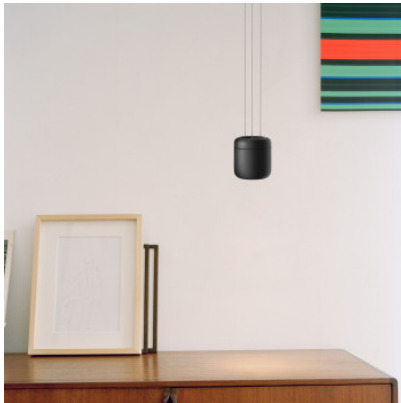

Serien Lighting Cavity Suspension S

LED suspension Cavity S by Serien of aluminium, special reflector head with soft curves for downwards directed, glare-free light. Suspension with three cables, cylindrical ceiling rose. Dimmable trailing edge.

Bulbs	2700K: 12W LED, 2700K, 1220 lm, CRI > 95. 3000K: 12W LED, 3000K, 1280 lm, CRI > 95.
Dimensions	Diameter 10 cm, shade height 10.7 cm, total height with suspension max. 200 cm, canopy diameter 6.8 cm, canopy height 10.3 cm.