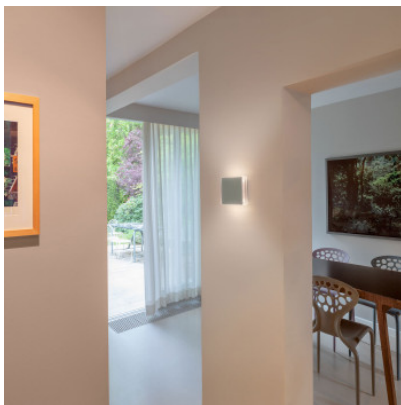

Serien Lighting App Wall

LED wall lamp App by Serien Lighting of aluminium and with polycarbonate shade spreads upward and downward light as well as lateral, diffuse light. Various front parts available. Dimmable trailing edge.

Cracked Ice MPN	409,00 €-MSRP 430,00-€ AP1001+AP1104
fluorescent green MPN	409,00 €-MSRP 430,00-€ AP1001+AP1108
grey MPN	409,00 €-MSRP 430,00-€ AP1001+AP1107
Honeycomb MPN	409,00 €-MSRP 430,00-€ AP1001+AP1103
opal MPN	409,00 €-MSRP 430,00-€ AP1001+AP1105
Pyramid MPN	409,00 €-MSRP 430,00-€ AP1001+AP1102
Ribbed MPN	409,00 €-MSRP 430,00-€ AP1001+AP1101
Mirror MPN	429,00 €-MSRP 455,00-€ AP1001+AP1106

Bulbs
Dimensions

16W LED 2,700 K, 2,100 lm, CRI>90.
Height 17 cm, width 17 cm, depth 6.5 cm.

20.04.2024 17:58:18

All prices shown include 19% VAT for deliveries to Deutschland excluding possible shipping costs.