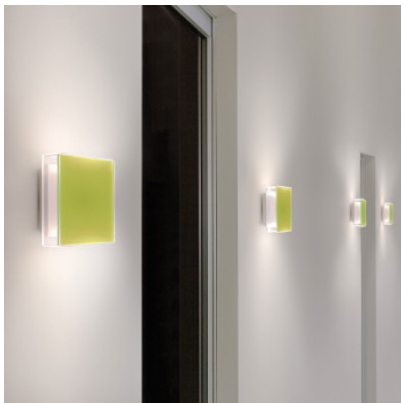

Serien Lighting App Wall

LED wall lamp App by Serien Lighting of aluminium and with polycarbonate shade spreads upward and downward light as well as lateral, diffuse light. Various front parts available. Dimmable trailing edge.

Cracked Ice MPN	409,00 €-MSRP 430,00-€ AP1001+AP1104
fluorescent green MPN	409,00 €-MSRP 430,00-€ AP1001+AP1108
grey MPN	409,00 €-MSRP 430,00-€ AP1001+AP1107
Honeycomb MPN	409,00 €-MSRP 430,00-€ AP1001+AP1103
opal MPN	409,00 €-MSRP 430,00-€ AP1001+AP1105
Pyramid MPN	409,00 €-MSRP 430,00-€ AP1001+AP1102
Ribbed MPN	409,00 €-MSRP 430,00-€ AP1001+AP1101
Mirror MPN	429,00 €-MSRP 455,00-€ AP1001+AP1106

Bulbs
Dimensions

16W LED 2,700 K, 2,100 lm, CRI>90.
Height 17 cm, width 17 cm, depth 6.5 cm.

20.04.2024 17:58:18

All prices shown include 19% VAT for deliveries to Deutschland excluding possible shipping costs.