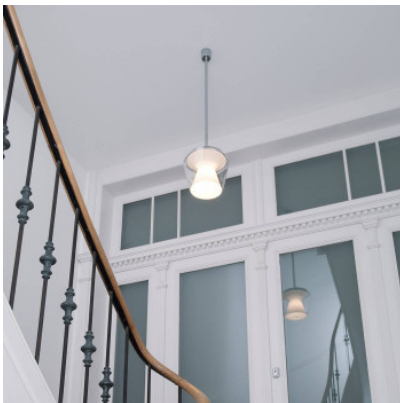

Serien Lighting Annex Suspension M LED 20W

LED suspension Annex M by Serien Lighting with light shade of clear, blown glass and diverse reflector versions, providing diverse lighting effects. Dimmable trailing edge.

reflector opal MPN	689,00 €-MSRP-725,00-€ AN3101
reflector polished MPN	729,00 €-MSRP-765,00-€ AN3111
reflector crystal MPN	849,00 €-MSRP-890,00-€ AN3121

Bulbs
Dimensions

20W LED, 2700K, 1450 lm, CRI>90
Shade diameter 15.2 cm, canopy diameter 11.2 cm,
canopy height 8.5 cm, shade height 16.7 cm, total
height 118 cm.