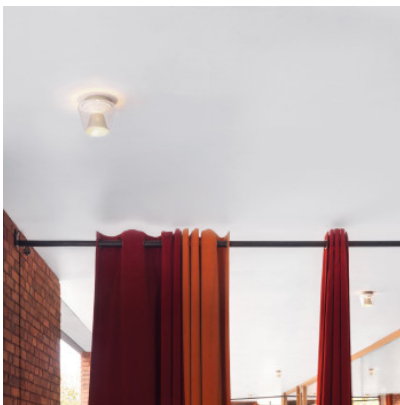

## Serien Lighting Annex Ceiling S

Ceiling lamp Annex S by Serien Lighting with shade of blown glass and internal reflector in diverse versions for various lighting effects. For G9 lamps. Phase-cut dimmable.

Bulbs  
Dimensions

1 x G9 LED.  
Height 14.5 cm, shade height 10.5 cm, diameter  
max. 14 cm, base diameter 10.2 cm.

27.04.2024 5:05:12

All prices shown include 19% VAT for deliveries to Deutschland excluding possible shipping costs.