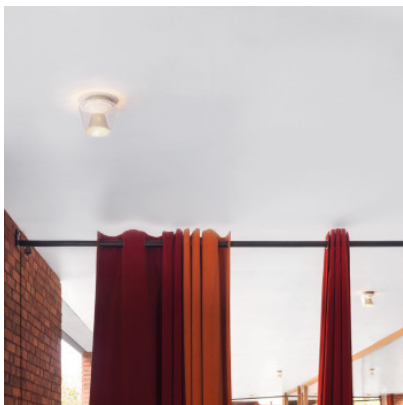

Serien Lighting Annex Ceiling S LED

LED ceiling lamp Annex S by Serien Lighting with external glass shade and internal reflector producing a different lighting effect depending on the version. Dimmable trailing edge.

Bulbs 9W 230V LED, CRI>90, 1,020 lm, 2,700K or 9W 230V LED, CRI>90, 1,060 lm, 3,000K.
Dimensions Height 14.5 cm, shade height 10.5 cm, diameter max. 14 cm, base diameter 10.2 cm.

20.04.2024 11:48:01

All prices shown include 19% VAT for deliveries to Deutschland excluding possible shipping costs.