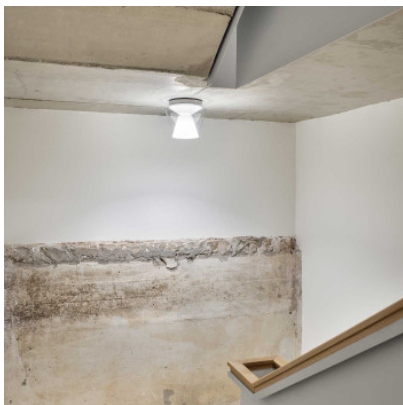

Serien Lighting Annex Ceiling M LED 20W

The LED ceiling lamp Annex M by Serien Lighting with external glass diffuser and internal reflector. Depending on the version, diverse possible optics and lighting effects. Dimmable trailing edge.

Bulbs 20W LED, 2.700K, 1.450 lm, 90>CRI or 20W LED, 3.000K, 1.500 lm, 90>CRI.
Dimensions Height 21 cm, shade height 16.7 cm, diameter max. 22 cm, base diameter 17.8 cm.

19.04.2024 18:27:27

All prices shown include 19% VAT for deliveries to Deutschland excluding possible shipping costs.