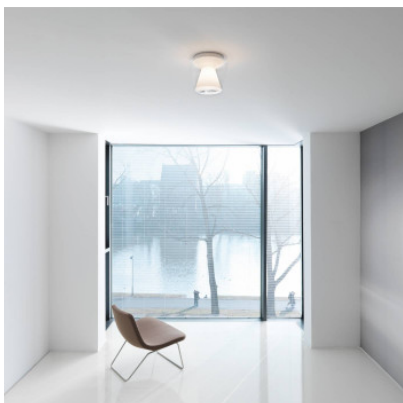

Serien Lighting Annex Ceiling M LED 20W

The LED ceiling lamp Annex M by Serien Lighting with external glass diffuser and internal reflector. Depending on the version, diverse possible optics and lighting effects. Dimmable trailing edge.

Bulbs 20W LED, 2.700K, 1.450 lm, 90>CRI or 20W LED, 3.000K, 1.500 lm, 90>CRI.
Dimensions Height 21 cm, shade height 16.7 cm, diameter max. 22 cm, base diameter 17.8 cm.

19.04.2024 18:27:27

All prices shown include 19% VAT for deliveries to Deutschland excluding possible shipping costs.