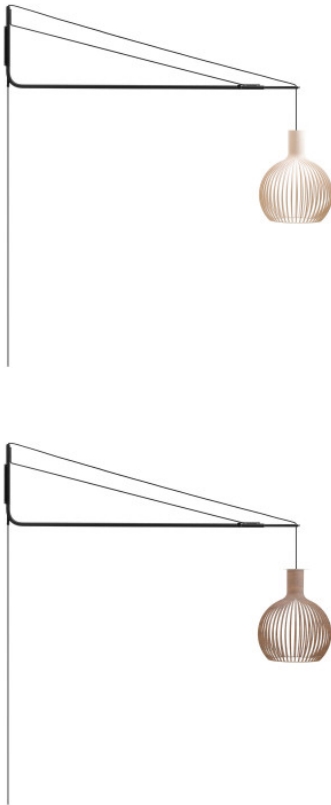

Secto Design Varsi 1000 + Octo Small 4241

Wall lamp Secto Design Varsi 1000 with Octo Small 4241 with painted steel wall bracket and molded birch slat shade. Long textile cable with plug and switch.

black, black laminated birch MPN	1.417,00 € -MSRP 1.575,00 € 4241MU+1000MU
black, natural birch MPN	1.417,00 € -MSRP 1.575,00 € 4241KO+1000MU
black, white laminated birch MPN	1.417,00 € -MSRP 1.575,00 € 4241VA+1000MU
white , black laminated birch MPN	1.417,00 € -MSRP 1.575,00 € 4241MU+1000VA
white , white laminated birch MPN	1.417,00 € -MSRP 1.575,00 € 4241VA+1000VA
white, natural birch MPN	1.417,00 € -MSRP 1.575,00 € 4241KO+1000VA
black , birch with walnut veneer MPN	1.462,00 € -MSRP 1.625,00 € 4241PA+1000MU
white, birch with walnut veneer MPN	1.462,00 € -MSRP 1.625,00 € 4241PA+1000VA