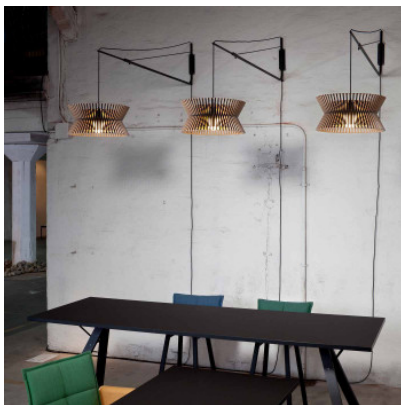

Secto Design Varsi 1000 + Kontro 6000

Wall lamp Secto Design Varsi 1000 with Kontro 6000 with wall bracket made of lacquered steel and shade made of compression-moulded birch slats. Long textile cable with plug and switch.

| | |
|--|---|
| black, black laminated birch MPN | 1.454,00 €-MSRP 1.615,00-€ 6000MU+1000MU |
| black, natural birch MPN | 1.454,00 €-MSRP 1.615,00-€ 6000KO+1000MU |
| black, white laminated birch MPN | 1.454,00 €-MSRP 1.615,00-€ 6000VA+1000MU |
| white, black laminated birch MPN | 1.454,00 €-MSRP 1.615,00-€ 6000MU+1000VA |
| white, natural birch MPN | 1.454,00 €-MSRP 1.615,00-€ 6000KO+1000VA |
| white, white laminated birch MPN | 1.454,00 €-MSRP 1.615,00-€ 6000VA+1000VA |
| black, birch with walnut veneer MPN | 1.499,00 €-MSRP 1.665,00-€ 6000PA+1000MU |
| white, birch with walnut veneer MPN | 1.499,00 €-MSRP 1.665,00-€ 6000PA+1000VA |