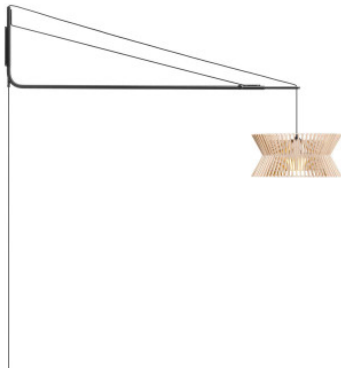

Secto Design Varsi 1000 + Kontro 6000

Wall lamp Secto Design Varsi 1000 with Kontro 6000 with wall bracket made of lacquered steel and shade made of compression-moulded birch slats. Long textile cable with plug and switch.

| | |
|--|---|
| black, black laminated birch MPN | 1.454,00 €-MSRP 1.615,00-€ 6000MU+1000MU |
| black, natural birch MPN | 1.454,00 €-MSRP 1.615,00-€ 6000KO+1000MU |
| black, white laminated birch MPN | 1.454,00 €-MSRP 1.615,00-€ 6000VA+1000MU |
| white, black laminated birch MPN | 1.454,00 €-MSRP 1.615,00-€ 6000MU+1000VA |
| white, natural birch MPN | 1.454,00 €-MSRP 1.615,00-€ 6000KO+1000VA |
| white, white laminated birch MPN | 1.454,00 €-MSRP 1.615,00-€ 6000VA+1000VA |
| black, birch with walnut veneer MPN | 1.499,00 €-MSRP 1.665,00-€ 6000PA+1000MU |
| white, birch with walnut veneer MPN | 1.499,00 €-MSRP 1.665,00-€ 6000PA+1000VA |