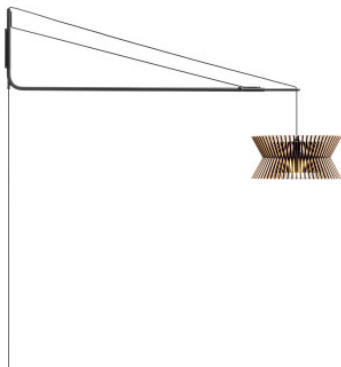

Secto Design Varsi 1000 + Kontro 6000

Wall lamp Secto Design Varsi 1000 with Kontro 6000 with wall bracket made of lacquered steel and shade made of compression-moulded birch slats. Long textile cable with plug and switch.

| | |
|--|---|
| black, black laminated birch MPN | 1.454,00 €-MSRP 1.615,00-€ 6000MU+1000MU |
| black, natural birch MPN | 1.454,00 €-MSRP 1.615,00-€ 6000KO+1000MU |
| black, white laminated birch MPN | 1.454,00 €-MSRP 1.615,00-€ 6000VA+1000MU |
| white, black laminated birch MPN | 1.454,00 €-MSRP 1.615,00-€ 6000MU+1000VA |
| white, natural birch MPN | 1.454,00 €-MSRP 1.615,00-€ 6000KO+1000VA |
| white, white laminated birch MPN | 1.454,00 €-MSRP 1.615,00-€ 6000VA+1000VA |
| black, birch with walnut veneer MPN | 1.499,00 €-MSRP 1.665,00-€ 6000PA+1000MU |
| white, birch with walnut veneer MPN | 1.499,00 €-MSRP 1.665,00-€ 6000PA+1000VA |