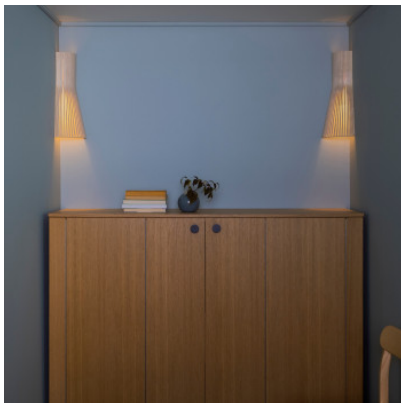

Secto Design Secto Small 4237

Corner wall light Secto Design Secto Small 4237 with shade made of molded birch slats, back plate made of powder-coated steel. Textile cable with switch or direct assembly.