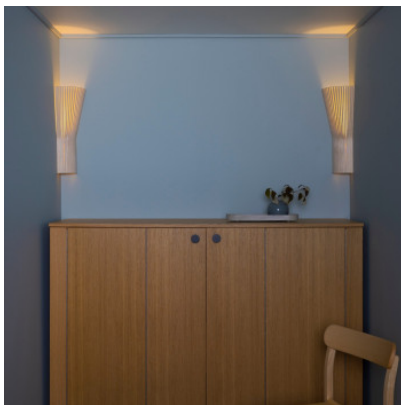

Secto Design Secto Small 4237

Corner wall light Secto Design Secto Small 4237 with shade made of molded birch slats, back plate made of powder-coated steel. Textile cable with switch or direct assembly.